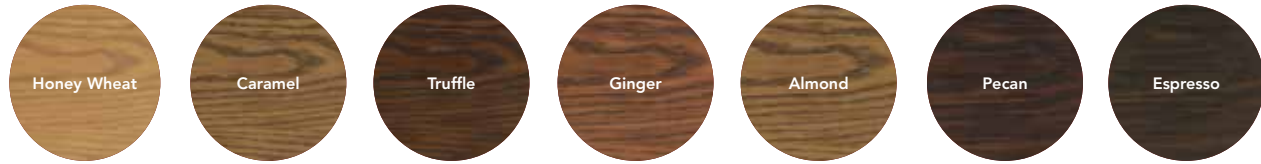

COLORS

Interior Stain Finishes

Oak

Cherry

Maple

Interior and Exterior Paint Finishes

Maple

Trending paint colors also available. See entryLINK for all color options.

Exterior Vinyl and Tuffex Smooth Cladding* Colors

*Aluminum trim coil with mar-resistant smooth finish

*Classic Bronze is a laminated option on vinyl.

Always refer to our color selector for accurate color representation.
Jamb pocket color may be different than the interior paint or stain color.